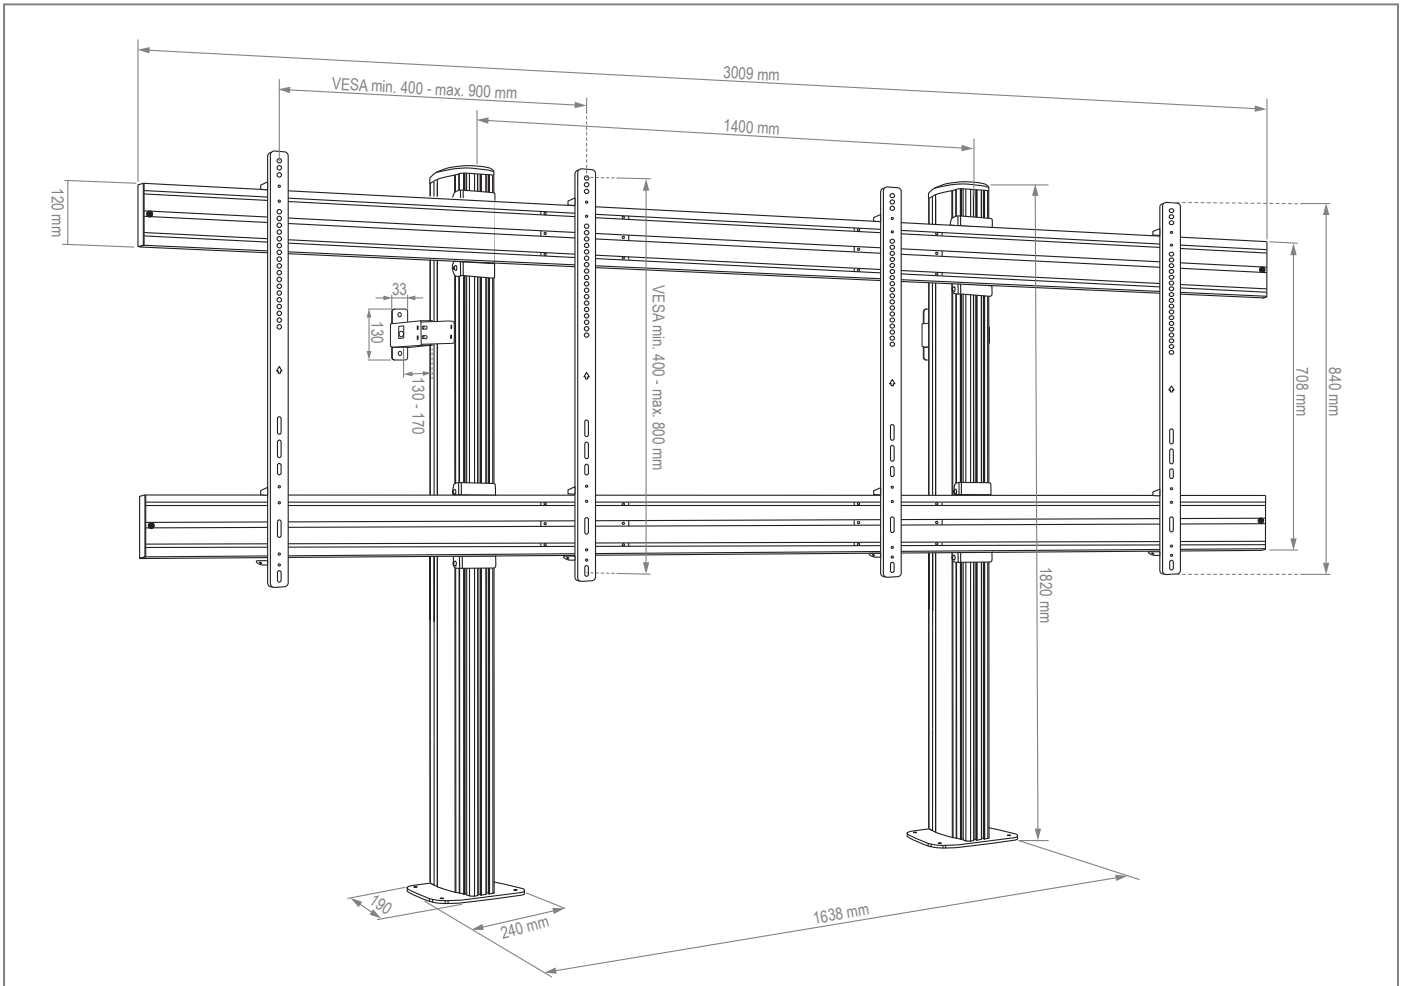

CPS FLOOR-WALL BOLT-DOWN 2x 75 - 86“

comPROnents® complete solution

Item no.: 3332

The CPS Floor-Wall Bolt-Down 2x 75 - 86“ is a stand system for two screens with a screen diagonal between 75 - 86“ | 191 - 218 cm, which can be placed side-by-side.

The VESA standard is used from min. 400 mm horizontally up to max. 900 mm and vertically from min. 400 mm up to max. 800 mm. The fixed VESA arms can be optionally secured with a padlock.

Due to the space-saving floor-wall mounting, the system does not take up much space and can also be placed close to the wall.

The rails are height-adjustable along the aluminium pillars and thus offer very flexible mounting options, adapted to the respective situation in the room.

Cables are routed along the rear side of the rails and pillars by means of cable clips and thus remain out of sight.

CPS FLOOR-WALL BOLT-DOWN 2x 75 - 86“

comPROnents® complete solution

Item no.: 3332

- for 2 screens „side-by-side“
- 2x 75 - 86“ | 191 - 218 cm
- VESA horizontal min. 400 - max. 900 mm
VESA vertical min. 400 - max. 800 mm
- Space-saving floor-wall mounting with adjustable depth
- Cable management along the column and rails
- Rails height adjustable along the Alu Pillars (Tool needed)
- impact and scratch resistant powder coating
- Colour: black
- 70 kg max. load per screen
- combinable & expandable with comPROnents® series